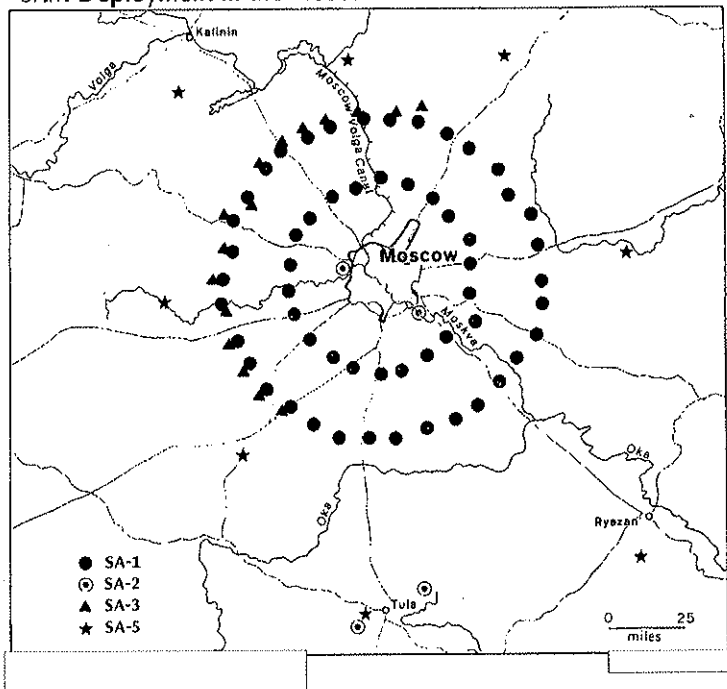

The President's Daily Brief

February 21, 1974

5

~~Top Secret~~ 25X1

25X1

SAM Deployment in the Moscow Area

25X1

FOR THE PRESIDENT ONLY

USSR

25X1

[redacted] the Soviets are constructing an eighth SA-5 surface-to-air missile complex near Moscow. This complex, when operational, will complete the SA-5 air defense ring around the Soviet capital. This missile has an effective range of at least 100 nautical miles and can engage targets between 1,000 and 100,000 feet.

The Soviets also have an SA-3 system in the Moscow area which employs a short-range missile effective against medium and low-flying aircraft down to 150 feet and perhaps lower. Deployment of this system around Moscow is complete except for the southeast quadrant which is less vulnerable to a low-altitude attack.