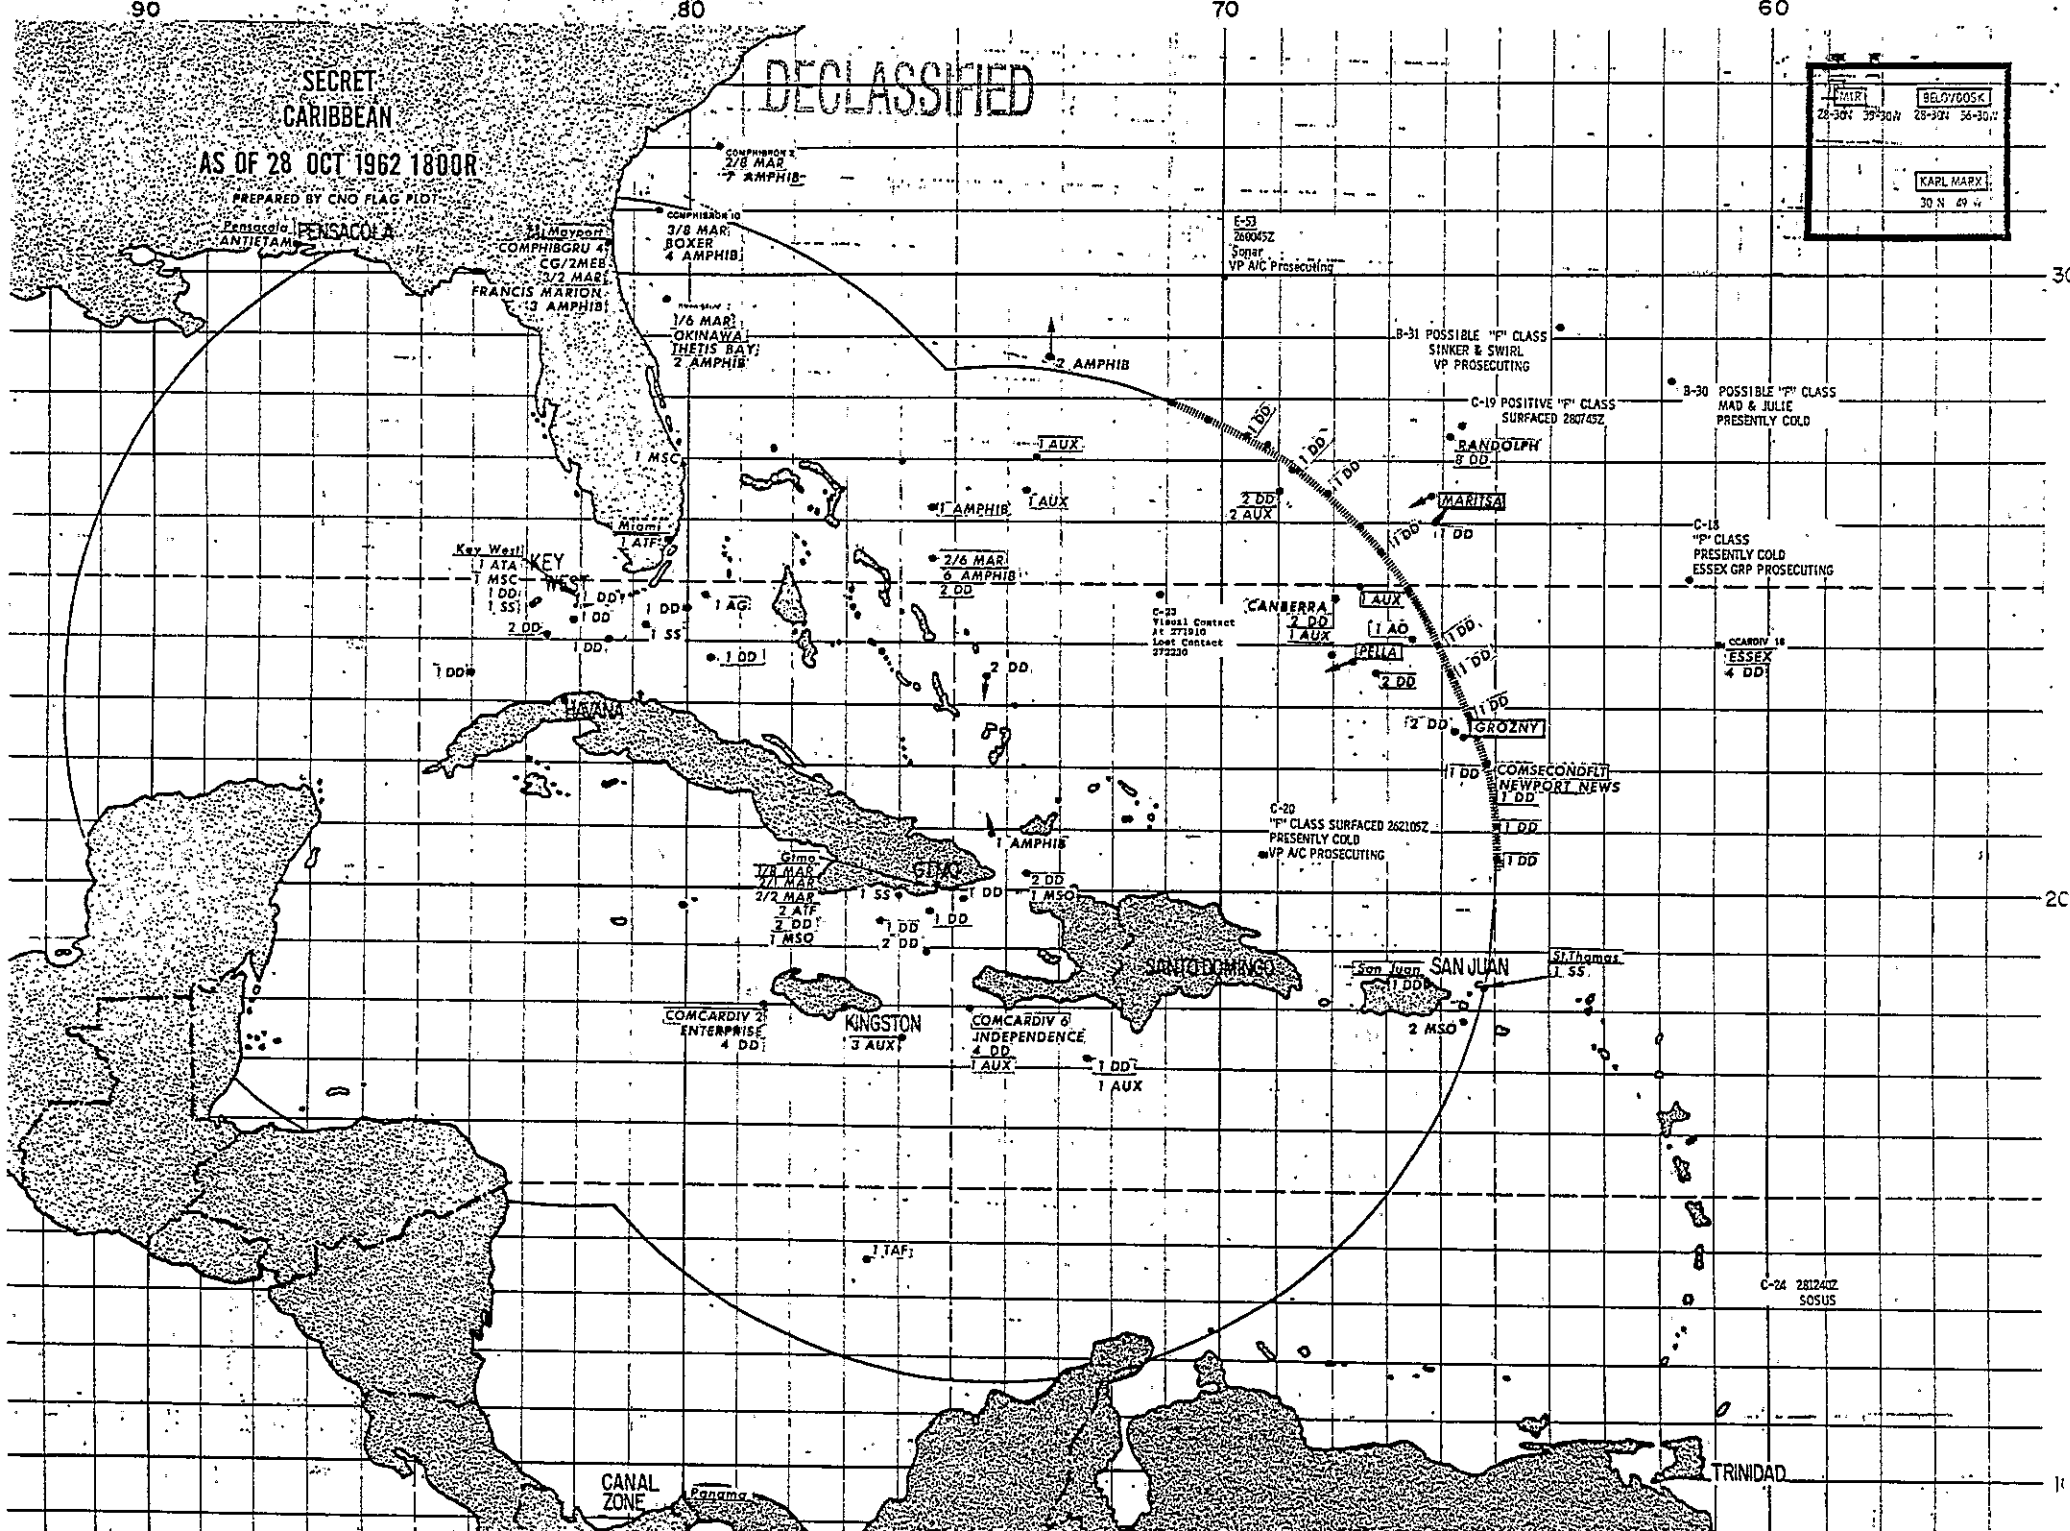

SECRET  
CARIBBEAN

DECLASSIFIED

AS OF 28 OCT 1962 1800R

PREPARED BY CNO FLAG FID

CLASS	BELOYBOSK
28-30N 39-30W	28-30N 36-30W
KARL MARY	
30 N 49 W	

Pensacola ANTETAM

MOYABA  
COMPHIBGRO 4  
C/2 MAR  
3/2 MAR  
FRANCIS MARION  
3 AMPHIB

Panama

TRINIDAD

3C

2C

1C